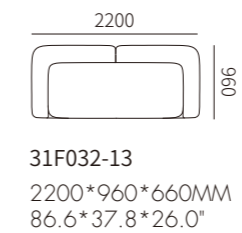

FA 御席

Design by 陈楠

产品描述

沙发整体为布料或牛皮包制

PRODUCT DESCRIPTION

Upholstered in fabric or leather.