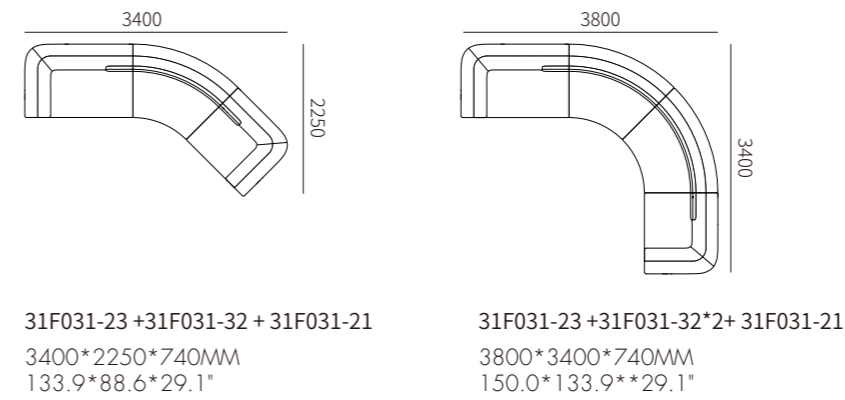

单背 SOFA WITHOUT ARM