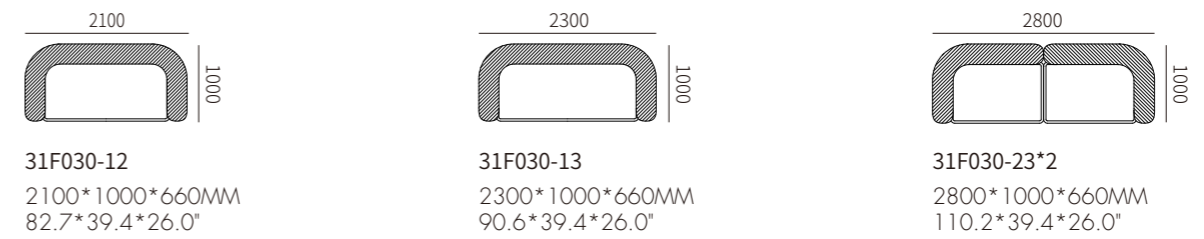

组合沙发 COMBINATION SOFA