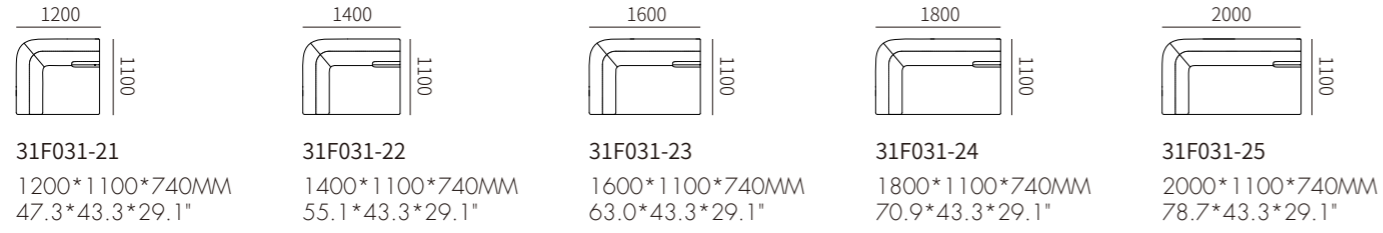

单扶 LEFT/RIGHT ONE-ARMED SOFA