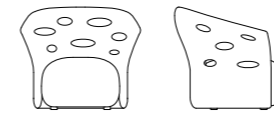

ROOT 洞天

Design by Frank Chou宸宸

编号: 32F020

ROOT洞天扶手椅具有柔软的轮廓，靠背以自然有机的曲线勾勒而成，不规则的镂空设计自由流动，增加了沙发的辨识度。高弹座面与包围式靠背围合出令人安心的包裹感，蓬松的触感给你意想不到的温柔，一坐一卧，都能深陷其中。ROOT洞天沙发能够作为空间中根基与核心的存在，象征着生活和交流连接的基础，从心理及体感上提供舒适和支持的功能。

Comfort, eye-catching are the key words for describing the ROOT chair. The backrest is outlined with natural and organic curves, and the irregular hollow design flows freely, making ROOT an iconic piece. The chair feels like a hug thanks to its softness and fluffy back. It is an invitation to relax.

产品描述

扶手椅整体为布料包制

PRODUCT DESCRIPTION

Upholstered in fabric.

32F020

920*840*785MM
36.2*33.0*31.0"

ROOT 洞天
Design by Frank Chou宸宸

ROOT 洞天
Design by Frank Chou宸宸

BALLET 芭蕾

Design by 曾建龙

编号: 11C032

芭蕾，将身体重量集中在足尖上，却达到轻盈优雅的姿态，它是力量与纤细对比产生出的极致之美，芭蕾餐桌取意于此。桌腿设计形态创造浪漫的意境，牵引着想象力，细腻的情感与对艺术与美的感受。

Inspired by the romantic ballet dance which dancer supports all body weight on the tips of fully extended feet. Strength is in contract with lightness, resulting in extreme beauty and elegence. BALLET dining table creates an expressive form and artistic vibe for the dining room.