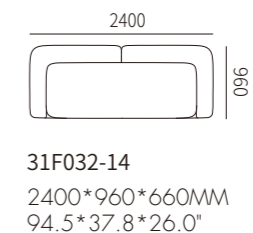

FA 御席

Design by 陈楠

产品描述

沙发整体为布料或牛皮包制

PRODUCT DESCRIPTION

Upholstered in fabric or leather.