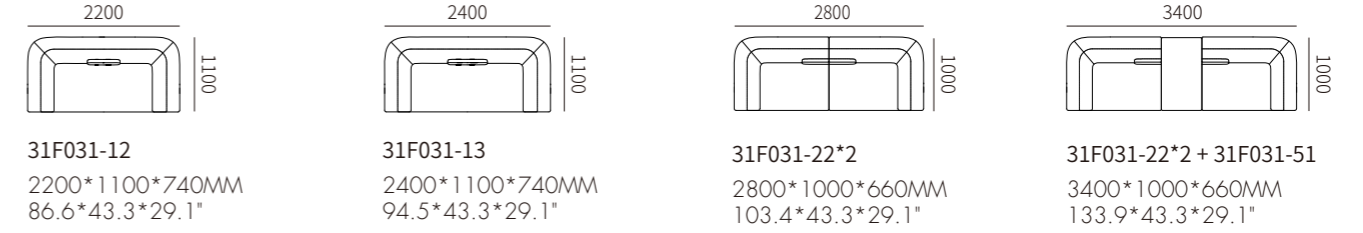

组合沙发 COMBINATION SOFA