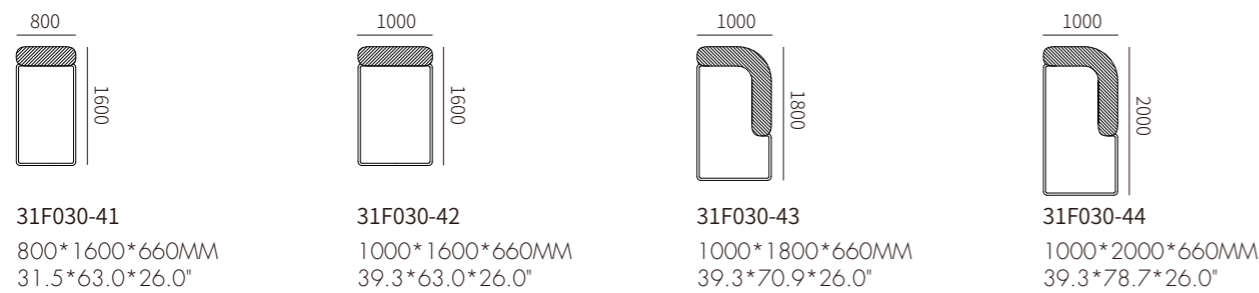

转角 LEFT/RIGHT CHAISE