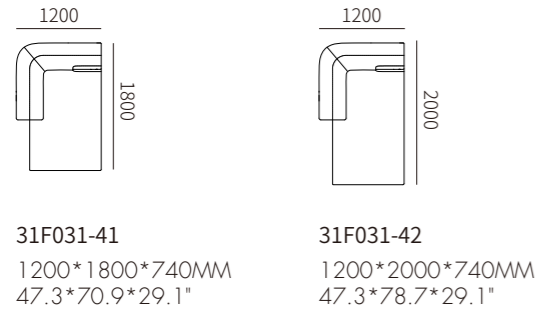

转角 LEFT/RIGHT CHAISE