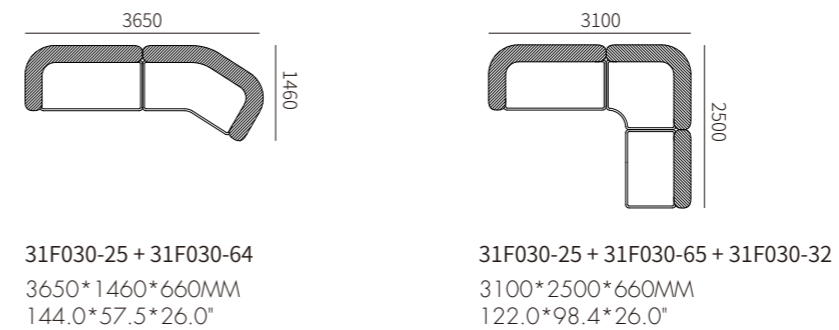

转角 LEFT/RIGHT CHAISE