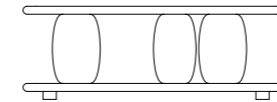

产品描述

茶几边几整体为木制烤漆，颜色可选

PRODUCT DESCRIPTION

Coffee table are made of wood in colored lacquer finish.

41C039

1000*1000*350MM
39.4*39.4*13.8"

600*1000*350MM
23.6*39.4*13.8"

ROCCO 石阵