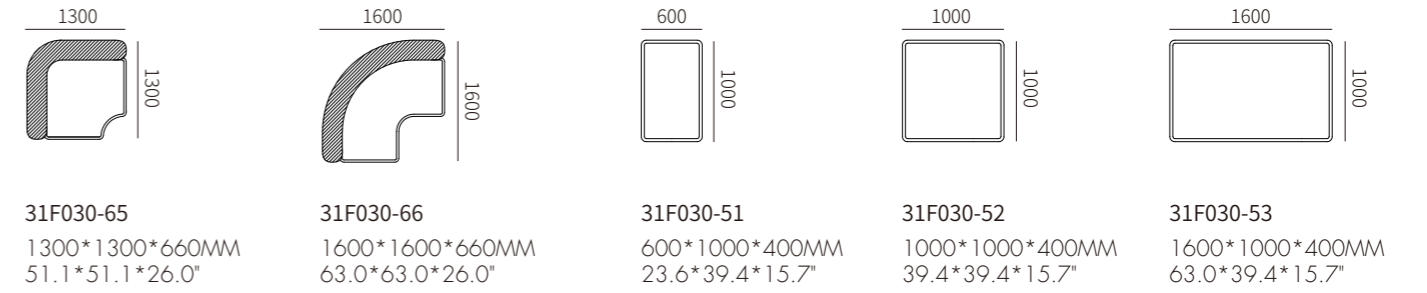

产品描述

沙发整体为布料包制，底腿为黑丝光烤漆金属

PRODUCT DESCRIPTION

Upholstered in fabric. Bottom feet are in metal with black satin finish.

单扶 LEFT/RIGHT ONE-ARMED SOFA

角位 LEFT/RIGHT CORNET SEAT

塌 OTTOMAN

单背 SOFA WITHOUT ARM