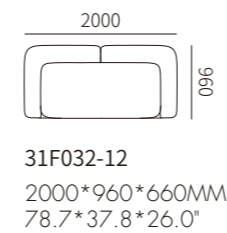

FA 御席

Design by 陈楠

产品描述

沙发整体为布料或牛皮包制

PRODUCT DESCRIPTION

Upholstered in fabric or leather.