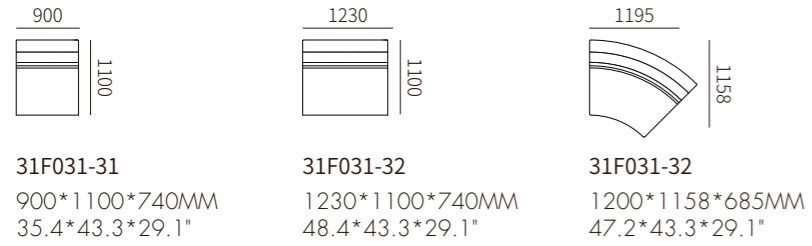

单背 SOFA WITHOUT ARM