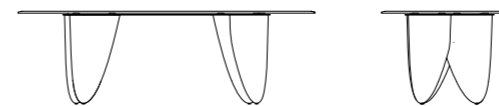

BALLET 芭蕾

Design by 曾建龙

编号: 11C032

芭蕾，将身体重量集中在足尖上，却达到轻盈优雅的姿态，它是力量与纤细对比产生出的极致之美，芭蕾餐桌取意于此。桌腿设计形态创造浪漫的意境，牵引着想象力，细腻的情感与对艺术与美的感受。

Inspired by the romantic ballet dance which dancer supports all body weight on the tips of fully extended feet. Strength is in contract with lightness, resulting in extreme beauty and elegence. BALLET dining table creates an expressive form and artistic vibe for the dining room.

产品描述

餐桌腿整体为玻璃钢烤漆，颜色可选。桌面可选木制或大理石

PRODUCT DESCRIPTION

Dining table legs are made of FRP integrated molding with colored lacquer finish.
Table top is aviliable in wood or marble.

21F018 / 21F019

1800*950*750MM
70.9*37.4*29.5"