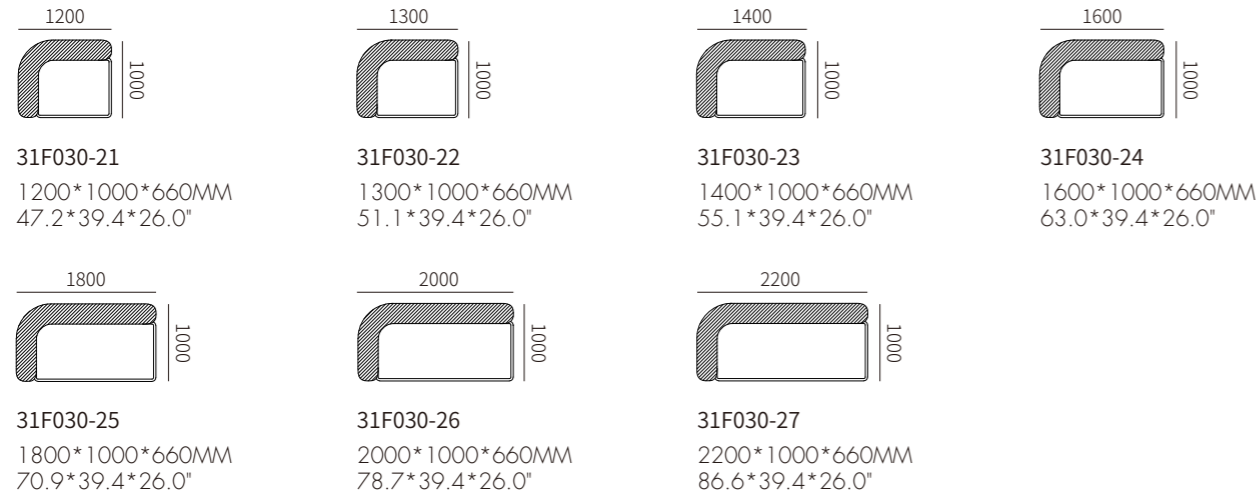

产品描述

沙发整体为布料包制，底腿为黑丝光烤漆金属

PRODUCT DESCRIPTION

Upholstered in fabric. Bottom feet are in metal with black satin finish.

单扶 LEFT/RIGHT ONE-ARMED SOFA

角位 LEFT/RIGHT CORNET SEAT

塌 OTTOMAN

单背 SOFA WITHOUT ARM