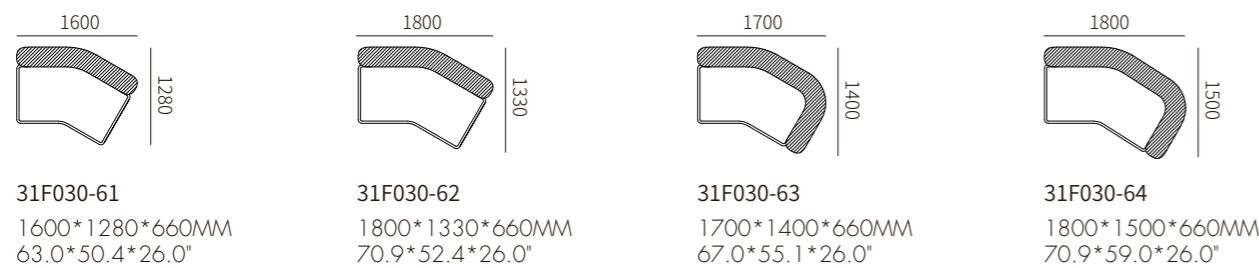

角位 LEFT/RIGHT CORNET SEAT