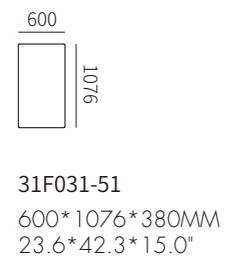

单扶 LEFT/RIGHT ONE-ARMED SOFA

组合沙发 COMBINATION SOFA

单背 SOFA WITHOUT ARM

转角 LEFT/RIGHT CHAISE

墩 OTTOMAN