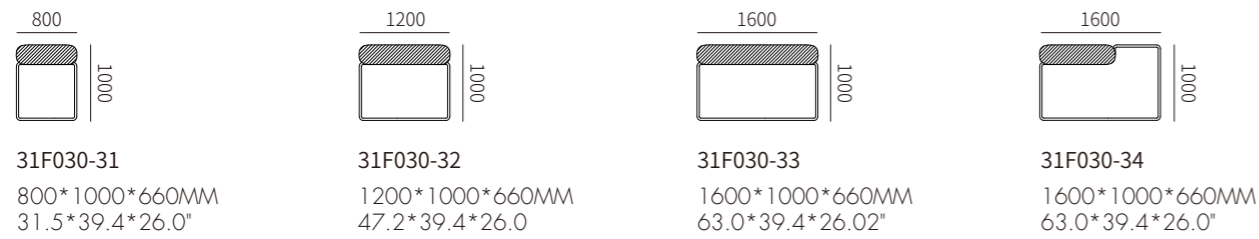

产品描述

沙发整体为布料包制，底腿为黑丝光烤漆金属

PRODUCT DESCRIPTION

Upholstered in fabric. Bottom feet are in metal with black satin finish.

单扶 LEFT/RIGHT ONE-ARMED SOFA

角位 LEFT/RIGHT CORNET SEAT

塌 OTTOMAN

单背 SOFA WITHOUT ARM