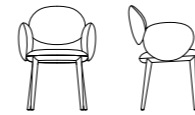

产品描述

餐椅整体为布料或牛皮包制，底腿为木制开孔漆

PRODUCT DESCRIPTION

Dining chair upholstered in fabric or leather.
Legs are in wood.

21F024

590*560*800MM
23.2*22.0*31.5"

BELL 虹铃

Design by LualdiMeraldi studio